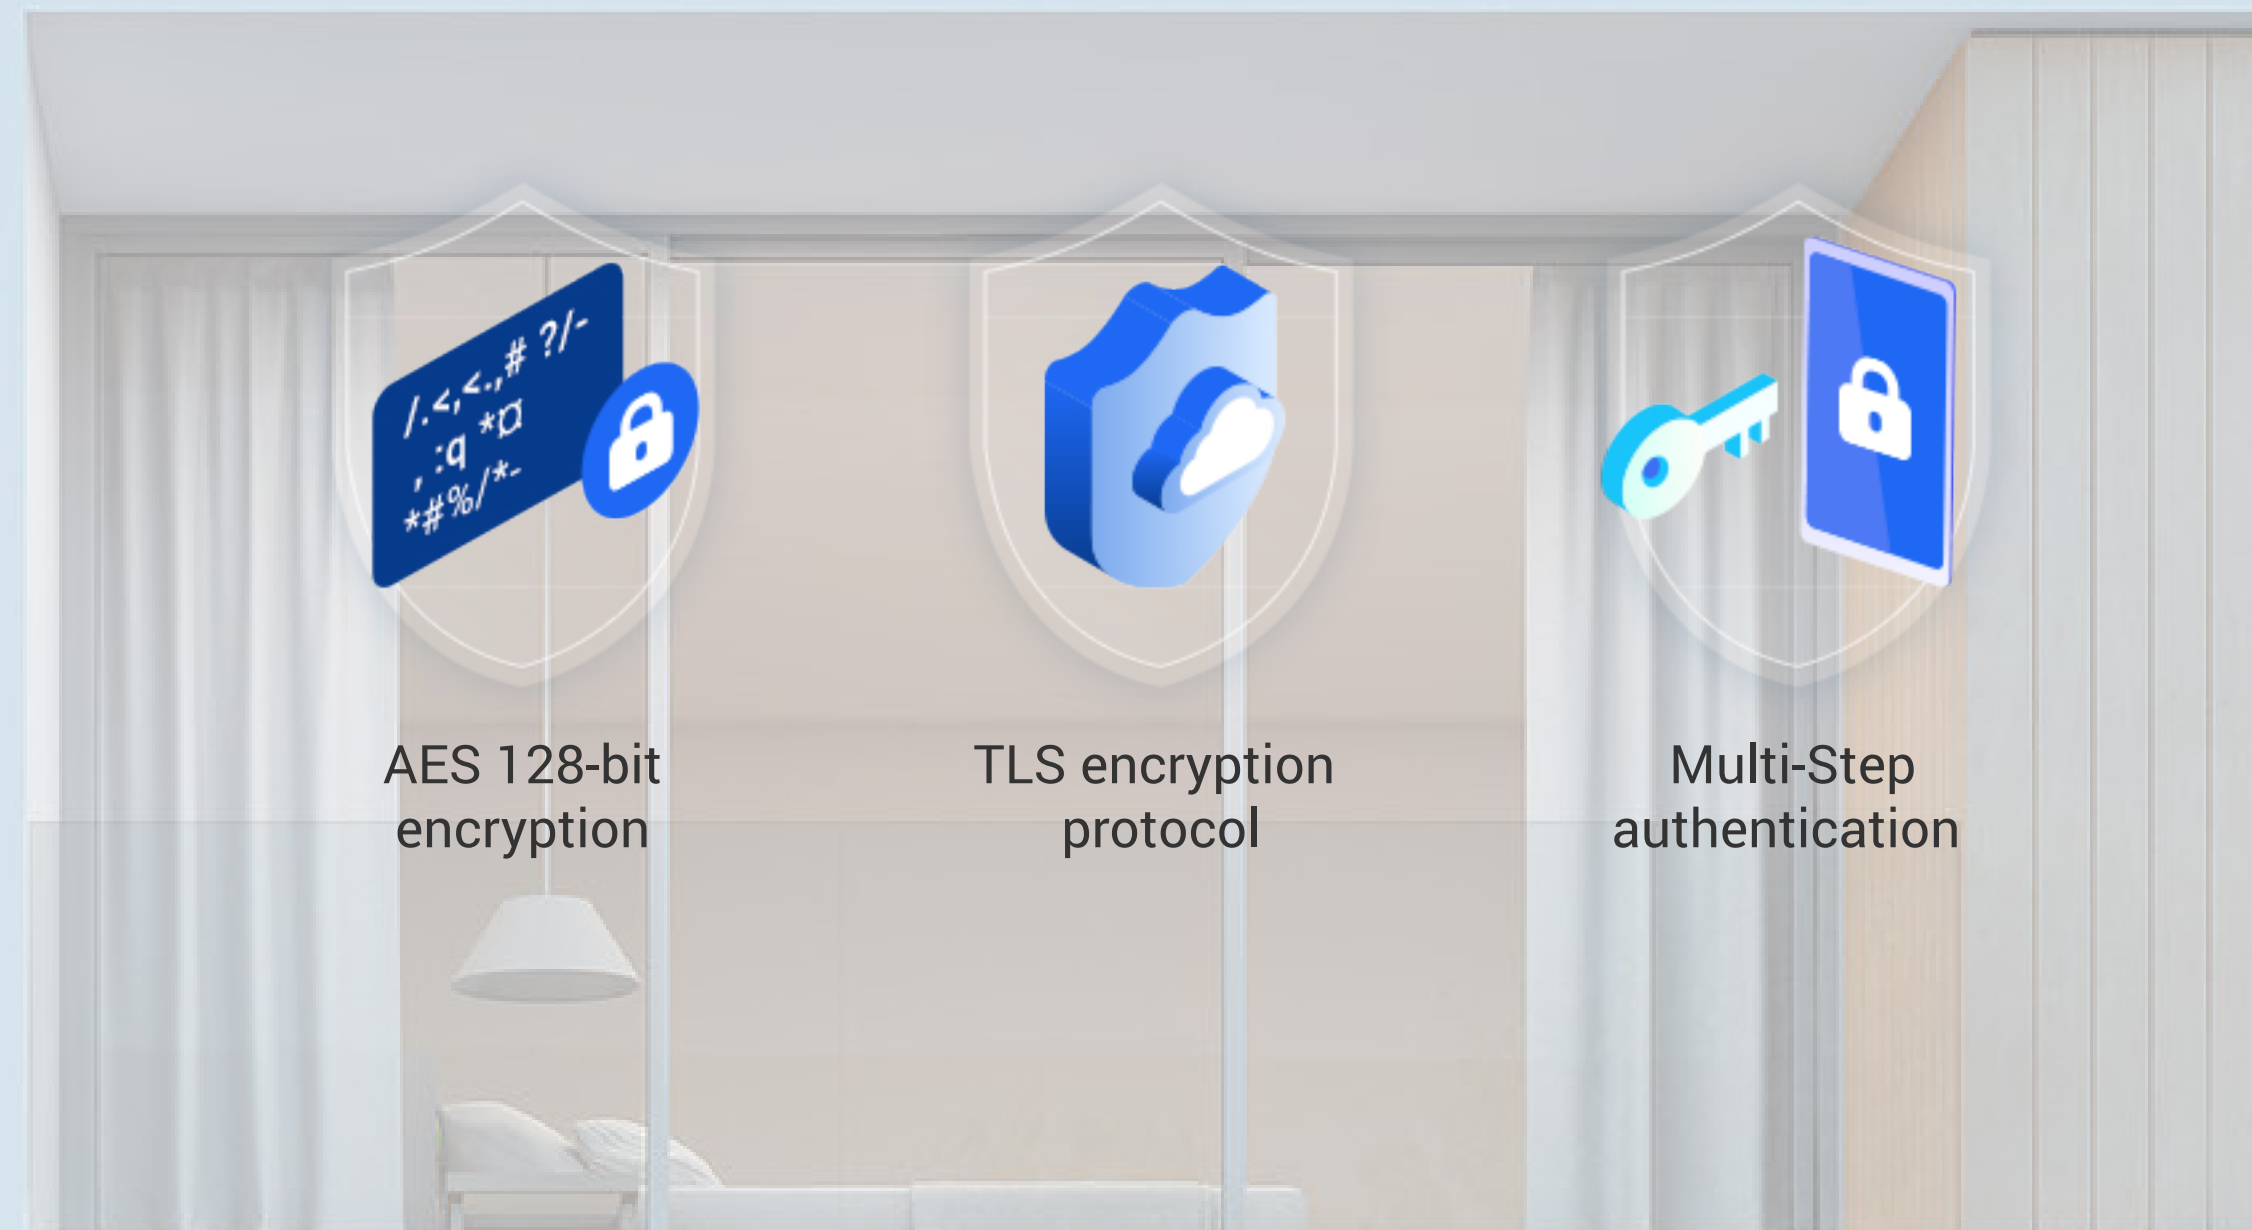

Actively guards your home

The camera features the active defense function to provide an extra layer of protection. Upon detection of intruders, the camera will set off a loud siren and flash two spotlights² for on-site deterrence.

Large, safe storage options that you can trust

You can secure your recorded videos on a local microSD card of up to 256 GB, or subscribe to EZVIZ CloudPlay for fully-encrypted, unlimited cloud storage.

Supports MicroSD Card¹

Supports EZVIZ CloudPlay Storage³

It saves money on storage and bandwidth

The camera features the advanced H.265 video compression technology, achieving better video quality with only half the bandwidth and half the storage space required by the previous H.264 video compression standard⁴.

We protect your data and privacy

Protecting your data and privacy is our highest priority. Data transmission between the camera and the EZVIZ Cloud is encrypted from end to end. Only you have the keys to decrypt your data.