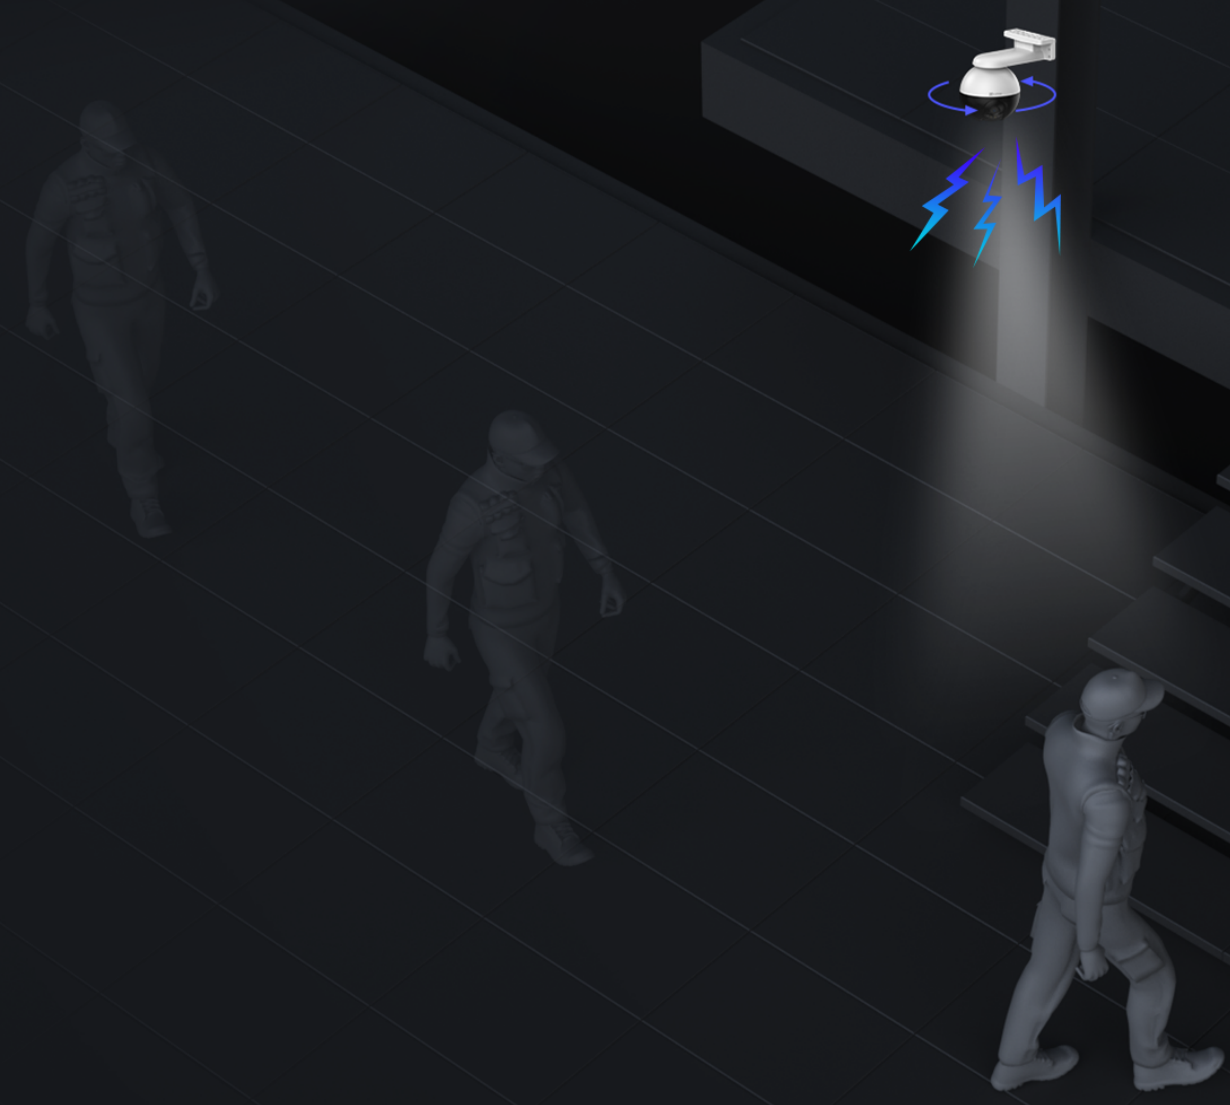

Front Door

Front Yard

Garage

Pin down the spots that matter to you most

No matter how complicated the tracking is, the camera always knows it's way back to your preferred viewing angle. You can pinpoint up to 12 angles via the EZVIZ App. Just click on your pre-set dots and the camera will automatically resume its place.

See, hear and talk, from anywhere

With the C8W Pro 3K, you can hear and talk to your family, welcome visitors, or turn away uninvited guests by simply using your smartphone.

Far-reaching color night vision

The camera makes sure that no one can easily sneak in under the cover of darkness. It renders color night vision with the help of built-in spotlights, and ensures impressive black-and-white vision when lights are off. What's better, you can set the camera to the "smart night vision" mode so its vision can automatically switch from black-and-white to full color upon motion detection.

Actively guards your home

The camera features the active defense function to provide an extra layer of protection. Upon detection of intruders, the camera will set off a loud siren and flash two spotlights² for on-site deterrence.