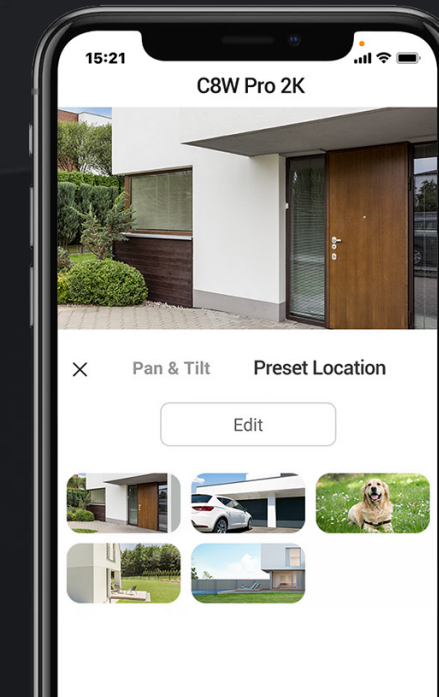

See in 360°

340°
Horizontal

80°
Vertical

On-device AI for smarter detection

The camera's on-board AI algorithm helps it identify moving people and vehicles in particular. It reduces alerts caused by falling leaves or flying insects, and informs you when someone parks in your property area without permission.

 AI-Powered Human / Vehicle Shape Detection

 Customizable Detection Zone

 No Subscription Fee

A smart eye that locks on, zooms in and follows

When a human motion is detected, the C8W Pro 3K will automatically rotate to track its movement and zoom in to record the activity. When in action, it makes it hard for your loved ones to stay out of sight.

Front Door

Front Yard

Garage

Pin down the spots that matter to you most

No matter how complicated the tracking is, the camera always knows it's way back to your preferred viewing angle. You can pinpoint up to 12 angles via the EZVIZ App. Just click on your pre-set dots and the camera will automatically resume its place.