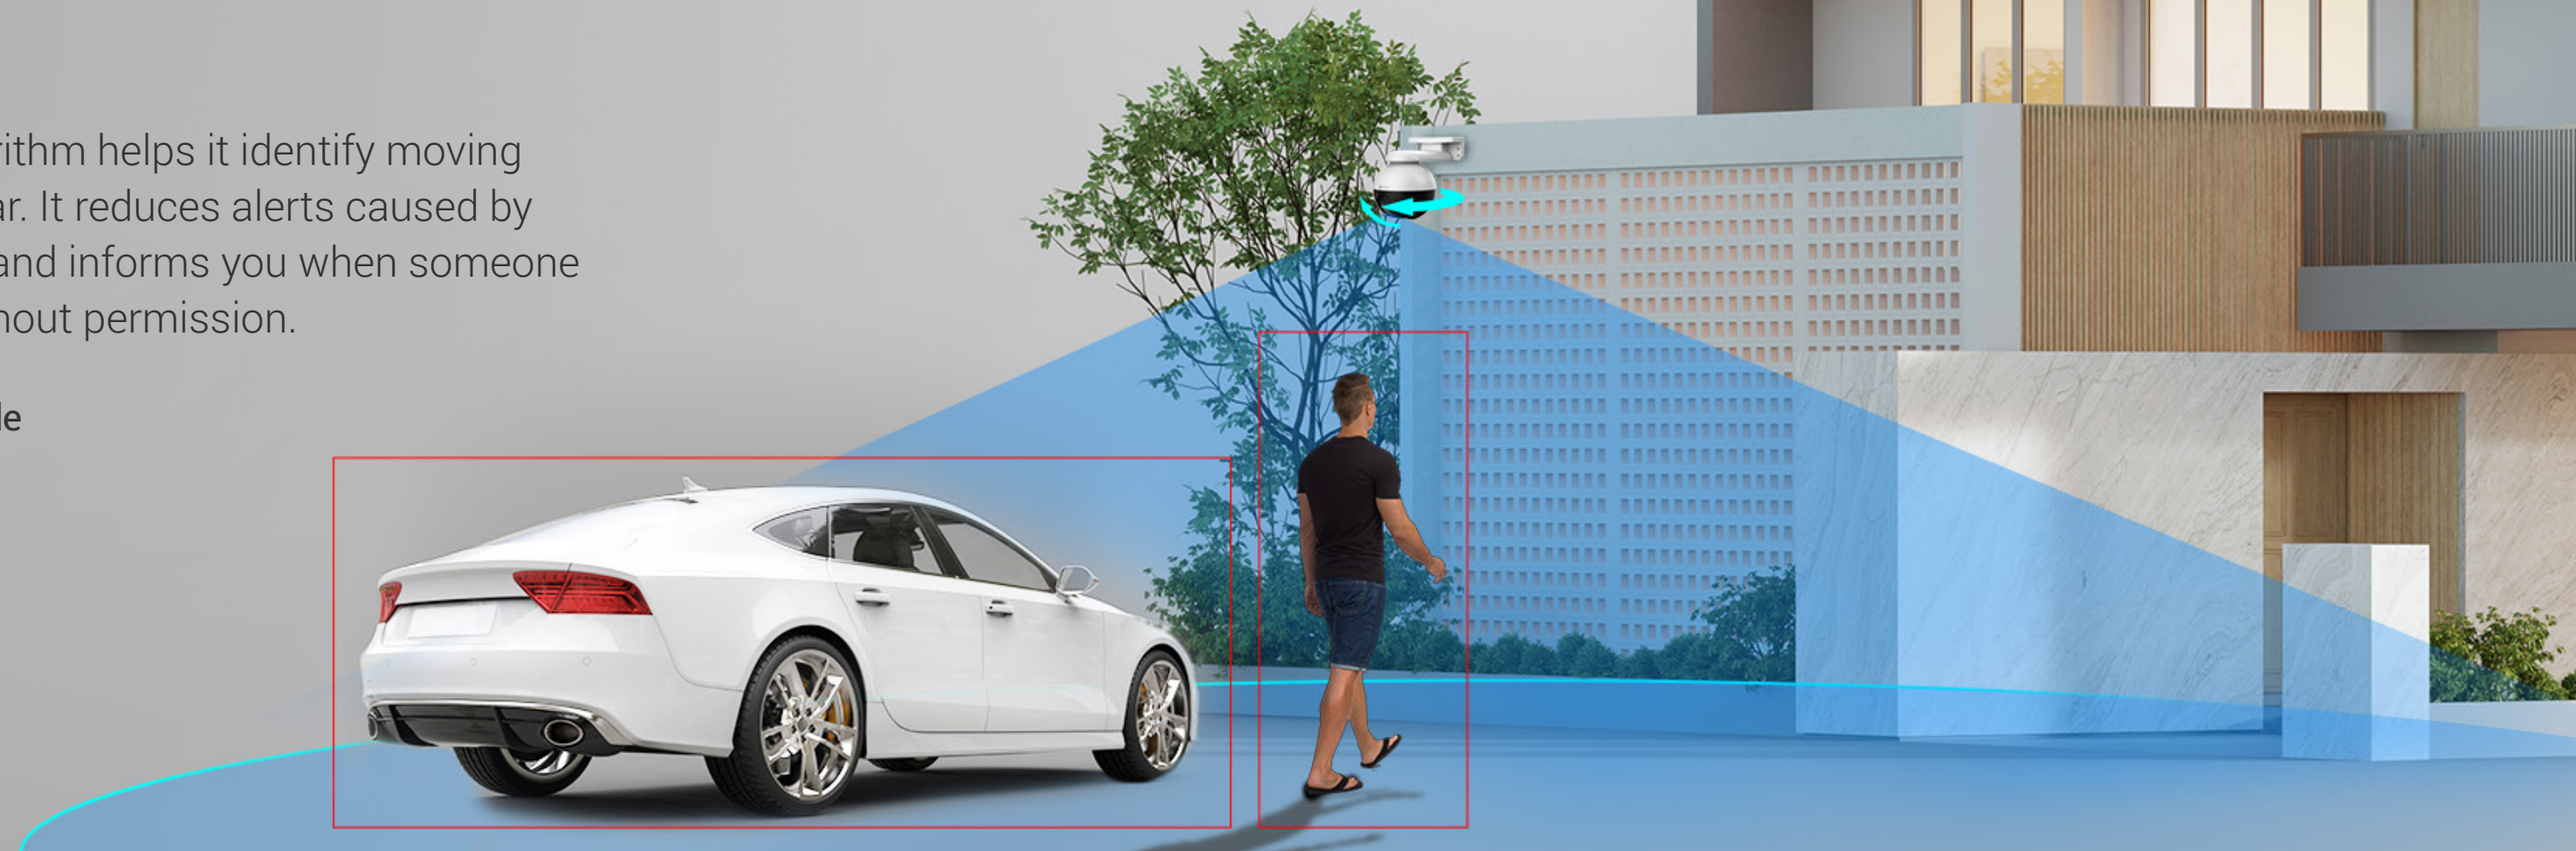

C8W Pro **3K**

Pan & Tilt Wi-Fi Camera

Exceptional vision that's sharper and smarter than ever

Meet EZVIZ's first 3K pan & tilt camera. The C8W Pro 3K takes in information from all directions with fine details even in darkness, and uses on-board AI to detect, lock on and zoom in to track important activities. It also sends smarter alerts on only people and vehicles to help you know what's relevant. It's a truly all-in-one camera that you could use for any large outdoor space 24/7.

See in 360°

340°
Horizontal

80°
Vertical

On-device AI for smarter detection

The camera's on-board AI algorithm helps it identify moving people and vehicles in particular. It reduces alerts caused by falling leaves or flying insects, and informs you when someone parks in your property area without permission.

 AI-Powered Human / Vehicle Shape Detection

 Customizable Detection Zone

 No Subscription Fee

A smart eye that locks on, zooms in and follows

When a human motion is detected, the C8W Pro 3K will automatically rotate to track its movement and zoom in to record the activity. When in action, it makes it hard for your loved ones to stay out of sight.

Front Door

Front Yard

Garage

Pin down the spots that matter to you most

No matter how complicated the tracking is, the camera always knows it's way back to your preferred viewing angle. You can pinpoint up to 12 angles via the EZVIZ App. Just click on your pre-set dots and the camera will automatically resume its place.