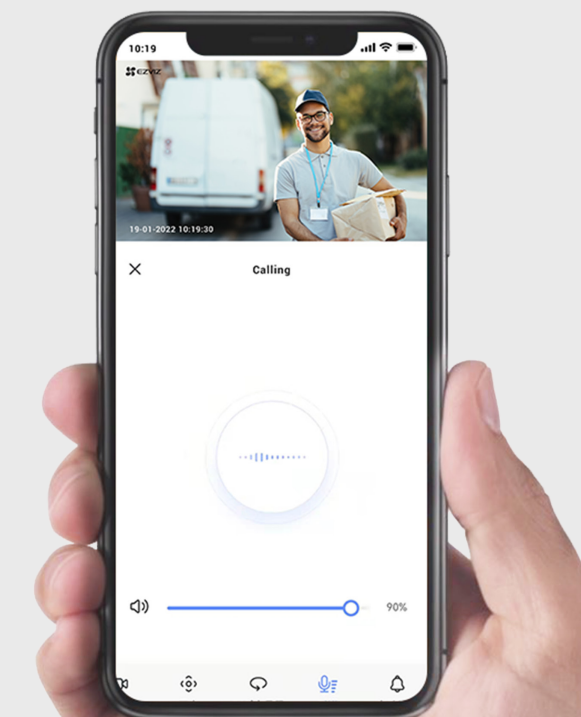

See in 360°

340°
Horizontal

80°
Vertical

On-device AI for smarter detection

The camera's on-board AI algorithm helps it identify moving people and vehicles in particular. It reduces alerts caused by falling leaves or flying insects, and informs you when someone parks in your property area without permission.

 AI-Powered Human / Vehicle Shape Detection

 Customizable Detection Zone

 No Subscription Fee

A smart eye that locks on, zooms in and follows

When a human motion is detected, the C8W Pro 3K will automatically rotate to track its movement and zoom in to record the activity. When in action, it makes it hard for your loved ones to stay out of sight.

Front Door

Front Yard

Garage

Pin down the spots that matter to you most

No matter how complicated the tracking is, the camera always knows it's way back to your preferred viewing angle. You can pinpoint up to 12 angles via the EZVIZ App. Just click on your pre-set dots and the camera will automatically resume its place.

See, hear and talk, from anywhere

With the C8W Pro 3K, you can hear and talk to your family, welcome visitors, or turn away uninvited guests by simply using your smartphone.

Far-reaching color night vision