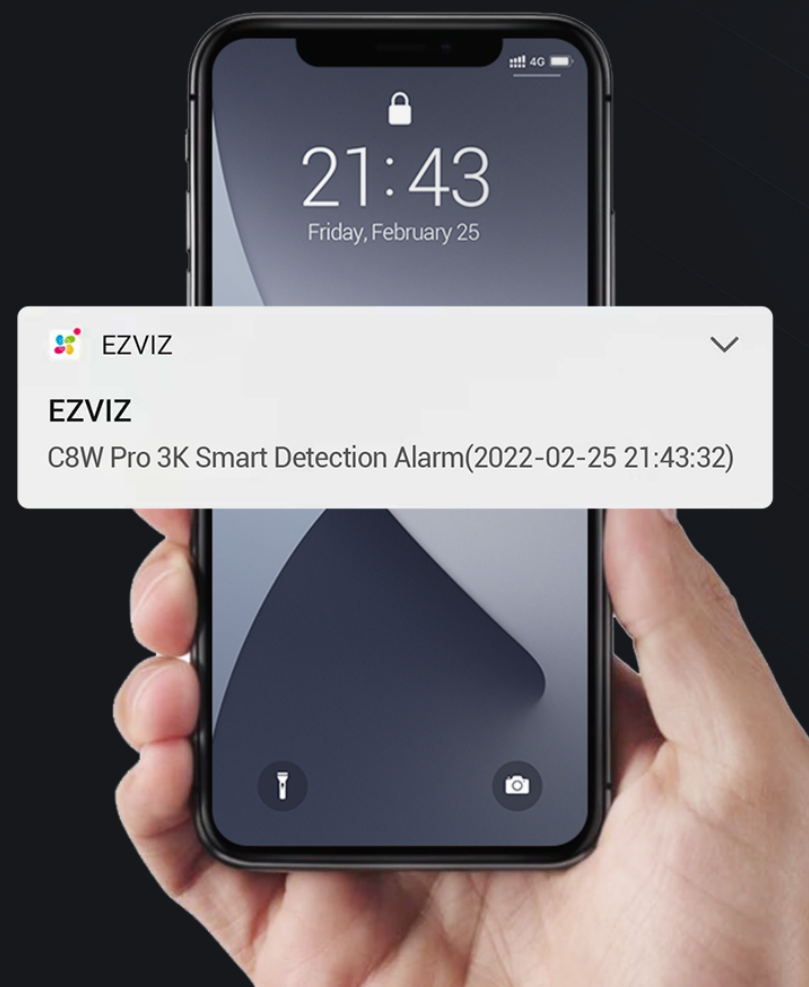

Front Door

Front Yard

Garage

Pin down the spots that matter to you most

No matter how complicated the tracking is, the camera always knows it's way back to your preferred viewing angle. You can pinpoint up to 12 angles via the EZVIZ App. Just click on your pre-set dots and the camera will automatically resume its place.

See, hear and talk, from anywhere

With the C8W Pro 3K, you can hear and talk to your family, welcome visitors, or turn away uninvited guests by simply using your smartphone.

Far-reaching color night vision

The camera makes sure that no one can easily sneak in under the cover of darkness. It renders color night vision with the help of built-in spotlights, and ensures impressive black-and-white vision when lights are off. What's better, you can set the camera to the "smart night vision" mode so its vision can automatically switch from black-and-white to full color upon motion detection.

Actively guards your home

The camera features the active defense function to provide an extra layer of protection. Upon detection of intruders, the camera will set off a loud siren and flash two spotlights² for on-site deterrence.