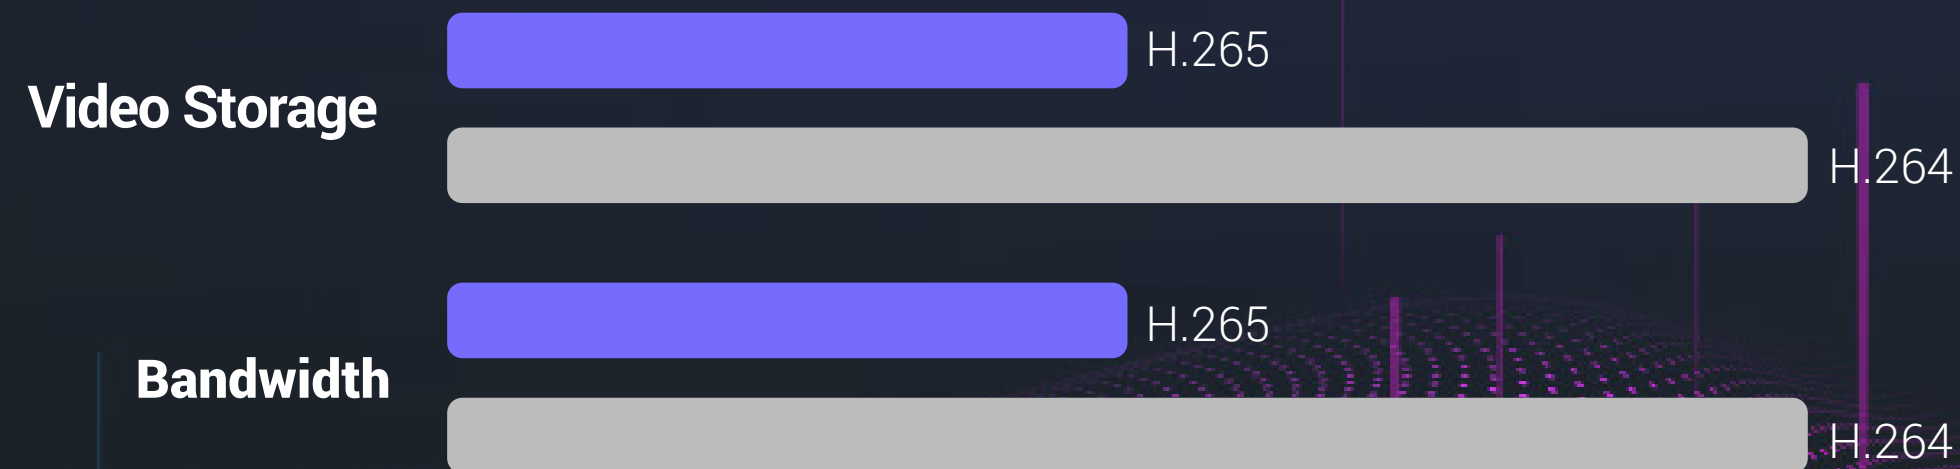

Large, safe storage options that you can trust

You can secure your recorded videos on a local microSD card of up to 256 GB, or subscribe to EZVIZ CloudPlay for fully-encrypted, unlimited cloud storage.

Supports MicroSD Card¹

Supports EZVIZ CloudPlay Storage³

It saves money on storage and bandwidth

The camera features the advanced H.265 video compression technology, achieving better video quality with only half the bandwidth and half the storage space required by the previous H.264 video compression standard⁴.