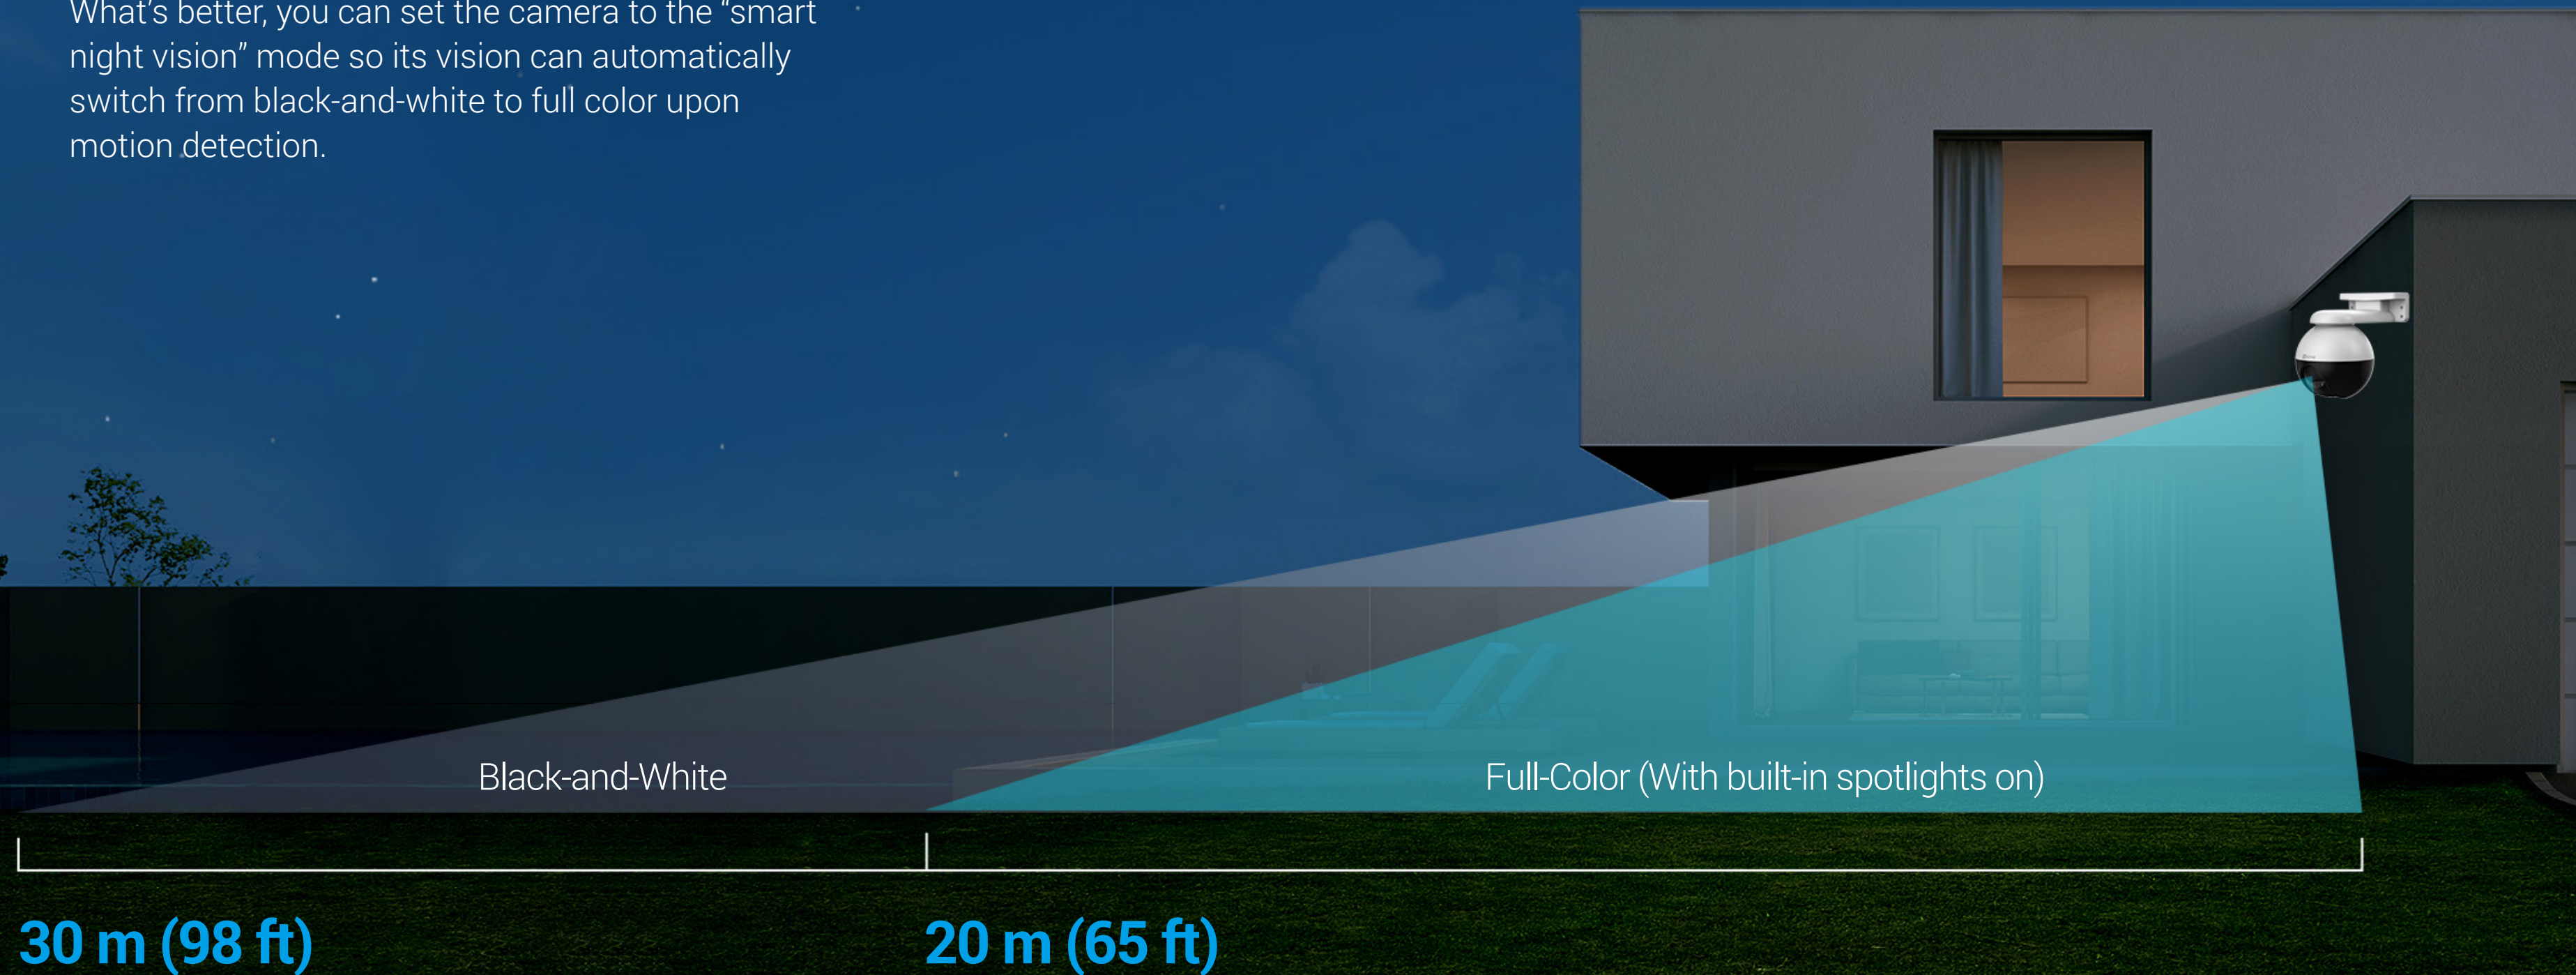

Far-reaching color night vision

The camera makes sure that no one can easily sneak in under the cover of darkness. It renders color night vision with the help of built-in spotlights, and ensures impressive black-and-white vision when lights are off. What's better, you can set the camera to the "smart night vision" mode so its vision can automatically switch from black-and-white to full color upon motion detection.